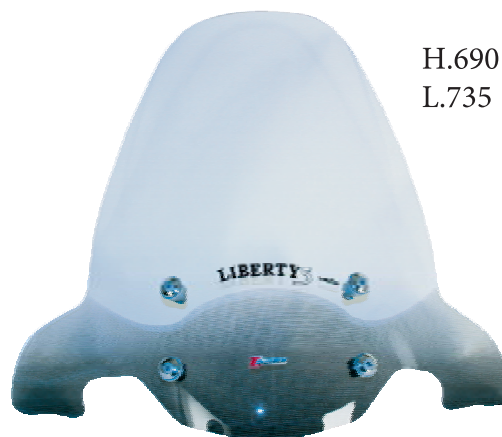

LIBERTY 50S - 125S (06>12)

Cod. **22551** Parabrezza aste verniciate e serigrafia
Wind-screen painted arms - serigraphy

Cod. **22553** Parabrezza aste verniciate
Wind-screen painted arms

Cod. **22561** Parabrezza aste cromate e serigrafia
Wind-screen chromed arms - serigraphy

Cod. **22563** Parabrezza aste cromate
Wind-screen chromed arms