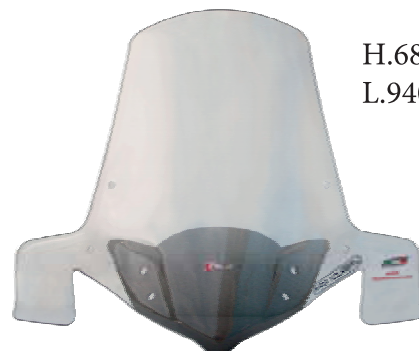

MP3 YOURBAN 125 - 300 (11>14)

Cod. **23356** Parabrezza 4mm aste verniciate - serigrafia
Wind-screen 4mm painted arms – serigraphy

H.685
L.940

PIAGGIO

MP3 BUSINESS 300 - 500 (14>17) - SPORT 300 - 500 (12>14) - TOURING 300 - 400 (11>17)