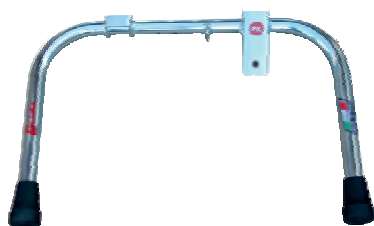

Cavalletto centrale – central stand

Cod. C/6 zincato lucido – zinced polished

Cod. C/7 verniciato – painted

Parafango – mudguard

Cod. 0650 verniciato – painted

Copri ruota – cover-wheel

Cod. 0666 verniciato – painted