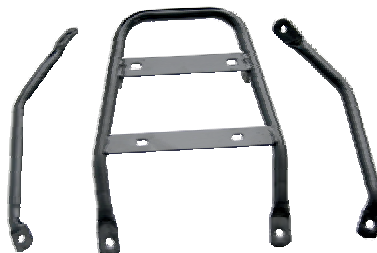

H.740
L.650
SP.4mm

S P Y

Cod. **21416** Parabrezza aste verniciate
Wind-screen painted arms

H.740
L.710

T-MAX 500 (01>07)

Cod. **28010** Cupolino fumè scuro
Smoke dark sheet

H.575
L.495

Cod. **08780** Portabaule verniciato
Painted holder top-case