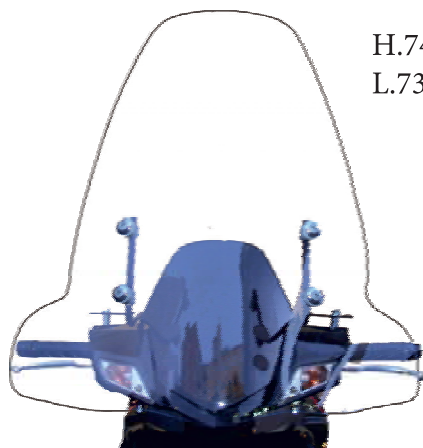

SUPER 8

Cod. **23131** **Parabrezza aste verniciate**
Wind-screen painted arms