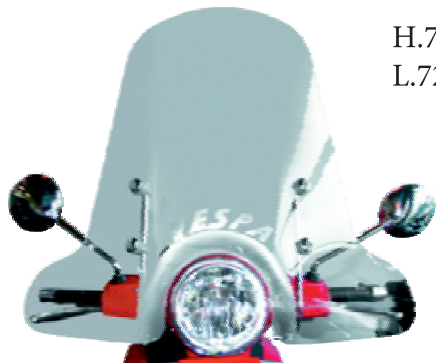

PIAGGIO

VESPA GT 200 (03>08)

Cod. 22361 Parabrezza aste cromate e serigrafia
Wind-screen chromed arms - serigraphy

Cod. 22364 Parabrezza aste verniciate e serigrafia
Wind-screen painted arms - serigraphy