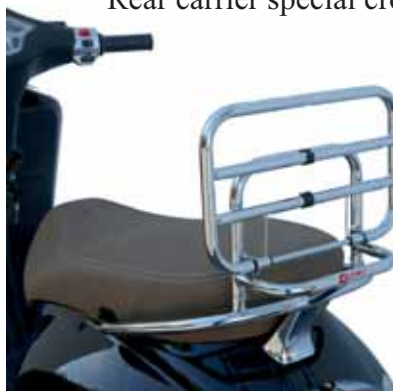

Cod. 0361 **Portapacco posteriore verniciato**
Rear carrier painted
Cod. 0361/C **Portapacco posteriore cromato**
Rear carrier chromed
Cod. 01590/C **Portapacco posteriore special crom**
Rear carrier special crom