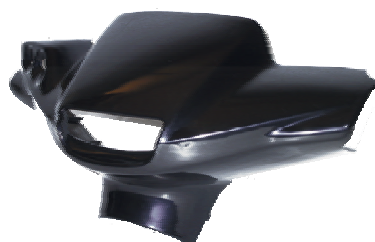

Cod. **G/525** Coprimanubrio
master nero
Handle cover master black