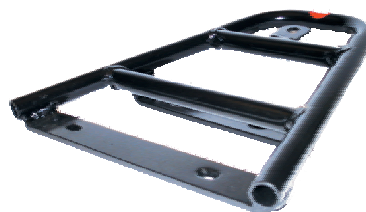

Cod. **G/1121** Griglia su scudo master nero
(solo MC2) grill on shield master black

PIAGGIO

NRG - MC3

Cod. 22196 Parabrezza aste verniciate
Wind-screen painted arms

H.750
L.730

Cod. 08450 Portabaule verniciato
Painted holder top-case